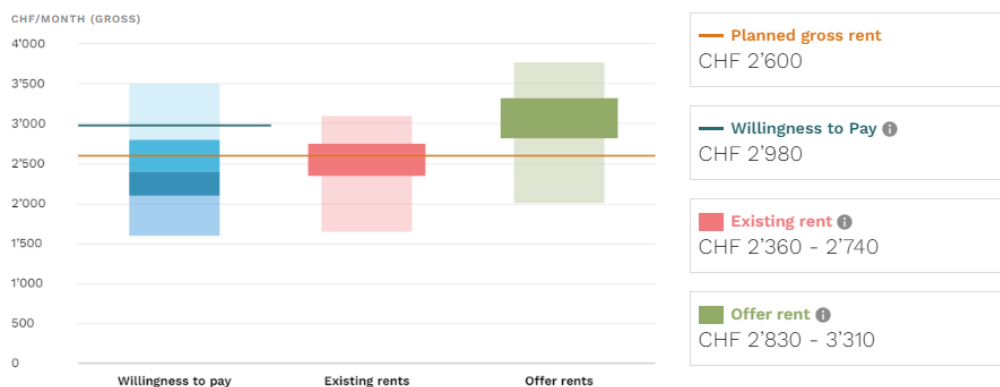

PRODUCT UPDATE: REALMATCH360

Realmatch360 is the market-leading provider of the latest information on real estate demand. Access to Realmatch360 has now been integrated into the IAZI Portal:

- IAZI users who already use or are interested in Realmatch360 services can now access their Realmatch360 account directly via the IAZI Portal by clicking on the corresponding logo on the home page.

- This option is automatically activated for customers with a Swiss Marketplace Group AG marketing package including partner service Realmatch360.
- Thanks to the cooperation between IAZI and Realmatch360, new products have been developed, such as the “Price Explorer”, which combines market transactions, online offers and demand data.